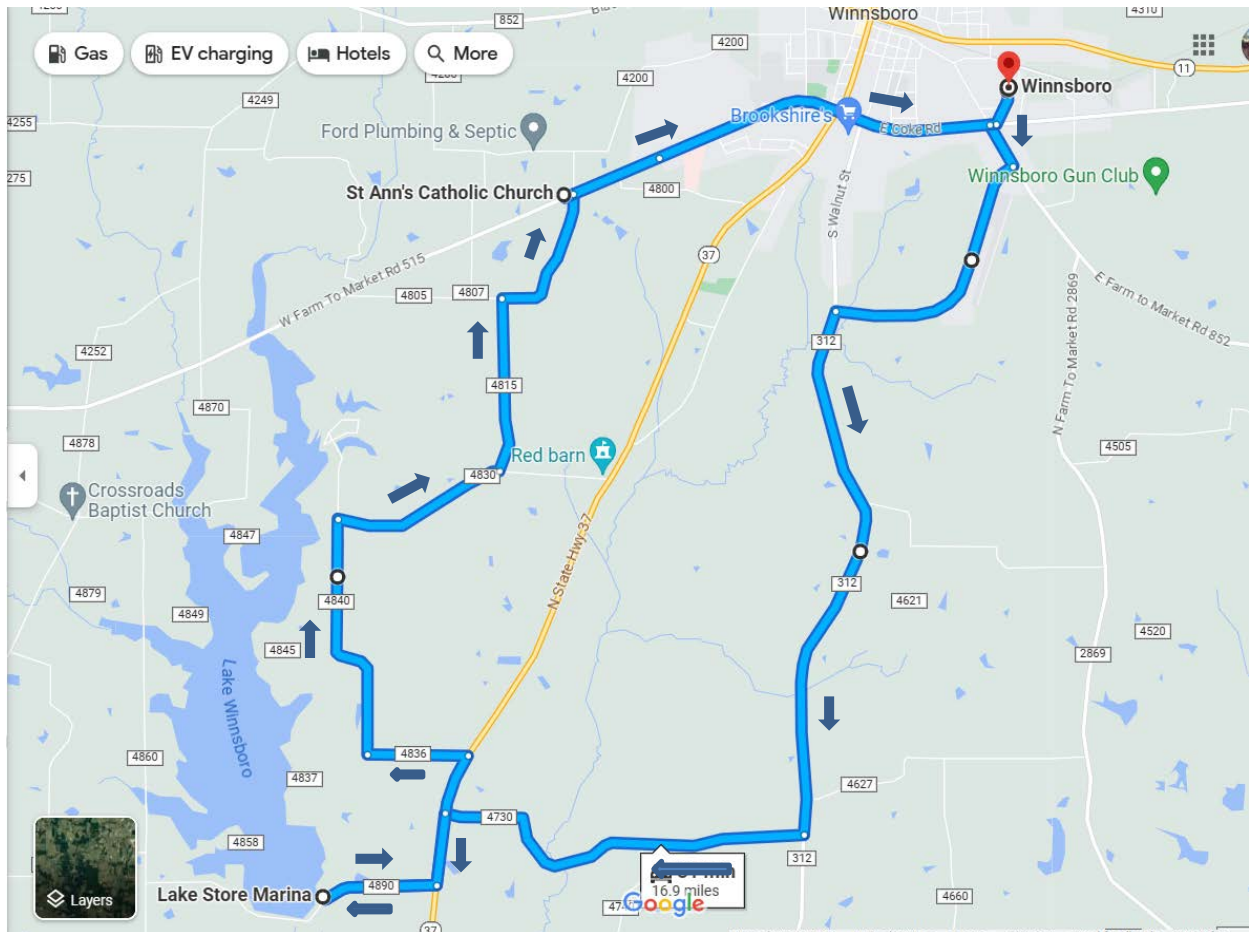

<https://www.google.com/maps/dir/32.9514718,-95.2776526/Lake+Store+Marina/St+Ann's+Catholic+Church/32.951674,-95.2774981/@32.9212271,-95.3393404,13.48z/data=!4m3!1m30!1m10!3m4!1m2!1d-95.2810233!2d32.9381296!3s0x8649f64672a037d3:0x6eee191c4a3ce6bc!3m4!1m2!1d-95.2914108!2d32.9153585!3s0x8649f68b6f6fa525:0x105668977b956aa0!1m10!1m1!1s0x8649f465641704c1:0xe509dd617cb87759!2m2!1d-95.3418945!2d32.8883084!3m4!1m2!1d-95.3405281!2d32.9133736!3s0x8649f44fc8ee2d47:0xca3f51c807dde11a!1m5!1m1!1s0x8649f63711a66775:0xc94eb40344c7352!2m2!1d-95.3192664!2d32.943304!1m0!3e0?entry=ttu>

## Turn left onto TX-37 S

(0.4 mi)

Turn right onto Co Rd 4890

Destination will be on the right

(0.6 mi)

14 min (8.1 mi)

## Lake Store Marina

630 Co Rd 4890, Winnsboro, TX 75494

Head northeast on Co Rd 4890 toward TX-37 S

(0.6 mi)

Head northeast on W Farm To Market Rd 515 toward Co Rd 4215

0.6 mi

Continue onto W Coke Rd

1.9 mi

Turn left onto Wheeler Dr

[Destination will be on the right](#)

0.2 mi